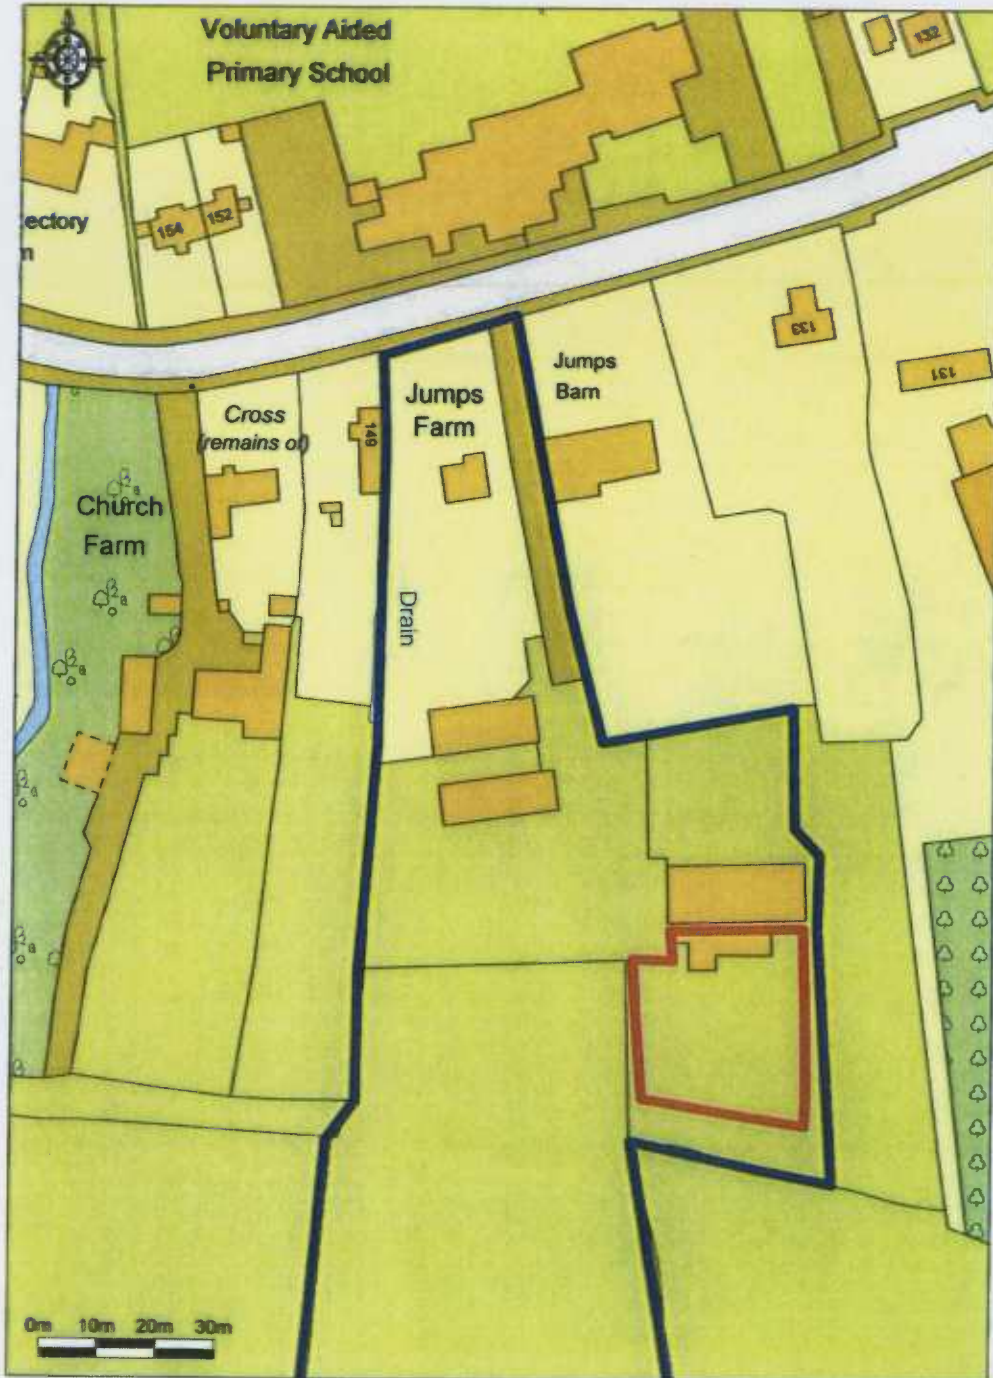

12/00255/FUL

Regularisation of Yard Area

Plan Ref: 1944-6